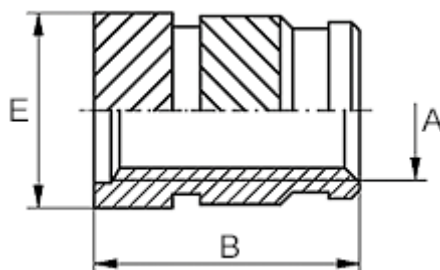

# Data Sheet

Article number: 12861000040800

Description: KLEE-coil 861 000 040.800  
M4 Brass

## Measures

---

Female thread A	= M4
Length B	= 7.2
Min distance to edge	= 2.5
Outer diameter E	= 6.3
Recommended bore diameter W +0.1	= 5.6